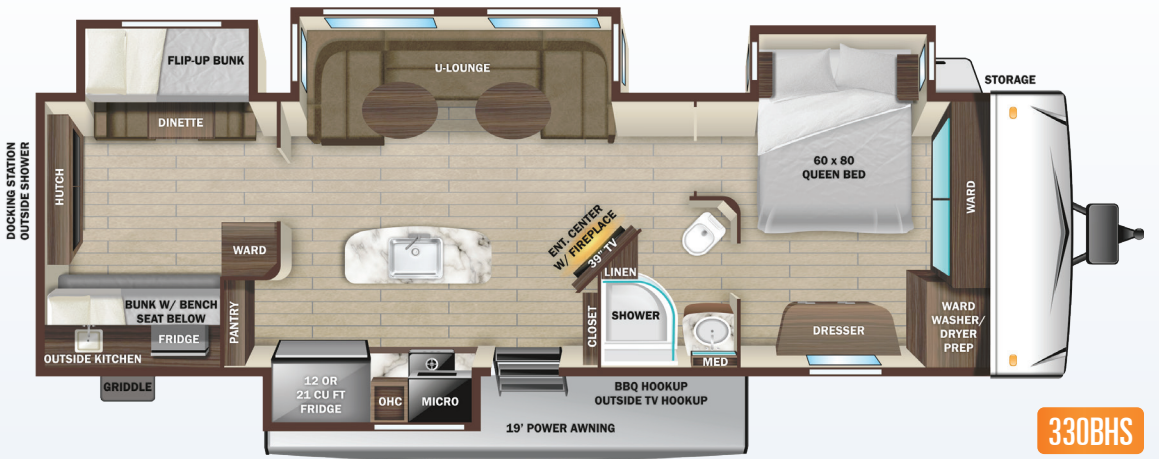

# FLOORPLANS

## STANDARD INTERIOR EQUIPMENT

- » 60" x 80" residential size queen bed with storage below
- » 75 lb. ball bearing drawer guides
- » Cable and satellite prep
- » Flush floor slides with residential vinyl flooring
- » Glass shower door
- » Hardwood cabinet doors
- » Large oven and 3-burner range with flush mount glass cover
- » LED interior lighting
- » Observation camera prep
- » Residential microwave
- » Roller blackout night shades
- » USB ports in master bedroom
- » Wi-Fi ready

## EXECUTIVE PACKAGE (MANDATORY)

- » 13,500 BTU A/C with quiet residential return air – bedroom
- » 15,000 BTU A/C with quiet residential return air – main living
- » 76" x 28" entrance door with euro latch and swing shot screen door
- » AM/FM/HDMI/USB/AUX Bluetooth® sound bar stereo with outdoor zoned speakers
- » Cutting board and sink strainer
- » Digital TV antenna
- » Interior convenience center light
- » Keyed-Alike® entry and baggage doors
- » LED HDTV
- » Painted fiberglass front cap with LED lighting
- » Power awning with LED lighting
- » Power tongue jack
- » Quick recovery gas/electric water heater
- » Quick release fresh water drain
- » Residential high-rise faucet with pull-down sprayer
- » Single basin stainless steel under-mount kitchen sink
- » Solar prep
- » Solid swing-down entry steps
- » Solid-surface kitchen countertops
- » Stainless steel appliances
- » TravellINK™ - Smart RV system that allows for Bluetooth® control of awnings, lighting, slides, heating, cooling and more
- » USB/12V charging port

## OPTIONS

- » 12 cu. ft. gas/electric refrigerator
- » 21 cu. ft. residential refrigerator
- » BBQ grill
- » Dual pane windows
- » Folding dinette chairs (2)\*
- » Heat pump (main A/C)
- » King bed (N/A 330BHS)
- » Observation camera
- » Rear storage tray
- » Slideout awning covers
- » Theater seats and table ipo standard u-lounge sofa (330BHS, 338BHS)
- » Wall controlled power vent - bathroom
- » Wall controlled power vent - kitchen
- » Wi-Fi router