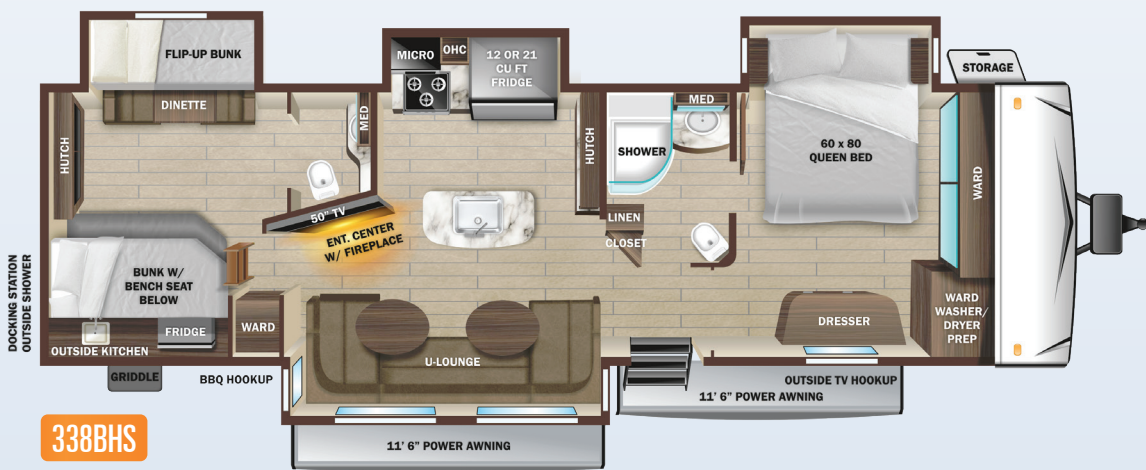

# FLOORPLANS

## STANDARD INTERIOR EQUIPMENT

- » 60" x 80" residential size queen bed with storage below
- » 75 lb. ball bearing drawer guides
- » Cable and satellite prep
- » Flush floor slides with residential vinyl flooring
- » Glass shower door
- » Hardwood cabinet doors
- » Large oven and 3-burner range with flush mount glass cover
- » LED interior lighting
- » Observation camera prep
- » Residential microwave
- » Roller blackout night shades
- » USB ports in master bedroom
- » Wi-Fi ready

## EXECUTIVE PACKAGE (MANDATORY)

- » 13,500 BTU A/C with quiet residential return air – bedroom
- » 15,000 BTU A/C with quiet residential return air – main living
- » 76" x 28" entrance door with euro latch and swing shot screen door
- » AM/FM/HDMI/USB/AUX Bluetooth® sound bar stereo with outdoor zoned speakers
- » Cutting board and sink strainer
- » Digital TV antenna
- » Interior convenience center light
- » Keyed-Alike® entry and baggage doors
- » LED HDTV
- » Painted fiberglass front cap with LED lighting
- » Power awning with LED lighting
- » Power tongue jack
- » Quick recovery gas/electric water heater
- » Quick release fresh water drain
- » Residential high-rise faucet with pull-down sprayer
- » Single basin stainless steel under-mount kitchen sink
- » Solar prep
- » Solid swing-down entry steps
- » Solid-surface kitchen countertops
- » Stainless steel appliances
- » TravellINK™ - Smart RV system that allows for Bluetooth® control of awnings, lighting, slides, heating, cooling and more
- » USB/12V charging port

## OPTIONS

- » 12 cu. ft. gas/electric refrigerator
- » 21 cu. ft. residential refrigerator
- » BBQ grill
- » Dual pane windows
- » Folding dinette chairs (2)\*
- » Heat pump (main A/C)
- » King bed (N/A 330BHS)
- » Observation camera
- » Rear storage tray
- » Slideout awning covers
- » Theater seats and table ipo standard u-lounge sofa (330BHS, 338BHS)
- » Wall controlled power vent - bathroom
- » Wall controlled power vent - kitchen
- » Wi-Fi router