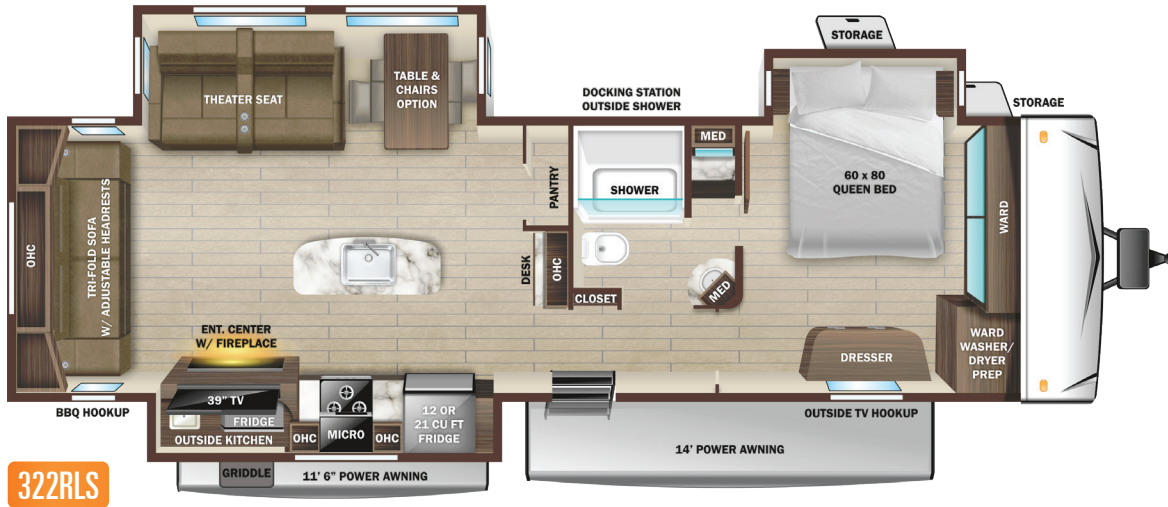

# FLOORPLANS

## STANDARD INTERIOR EQUIPMENT

- » 60" x 80" residential size queen bed with storage below
- » 75 lb. ball bearing drawer guides
- » Cable and satellite prep
- » Flush floor slides with residential vinyl flooring
- » Glass shower door
- » Hardwood cabinet doors
- » Large oven and 3-burner range with flush mount glass cover
- » LED interior lighting
- » Observation camera prep
- » Residential microwave
- » Roller blackout night shades
- » USB ports in master bedroom
- » Wi-Fi ready

## FOUR SEASONS PACKAGE (MANDATORY)

- » Double insulated baggage doors
- » Ducted heat to underbelly with cold air return
- » Enclosed cable operated gate valves
- » Enclosed exterior docking station with black tank flush
- » Heated and enclosed underbelly

## OPTIONS

- » 12 cu. ft. gas/electric refrigerator
- » 21 cu. ft. residential refrigerator
- » BBQ grill
- » Dual pane windows
- » Folding dinette chairs (2)\*
- » Heat pump (main A/C)
- » King bed (N/A 330BHS)
- » Observation camera
- » Rear storage tray
- » Slideout awning covers
- » Theater seats and table ipo standard u-lounge sofa (330BHS, 338BHS)
- » Wall controlled power vent - bathroom
- » Wall controlled power vent - kitchen
- » Wi-Fi router