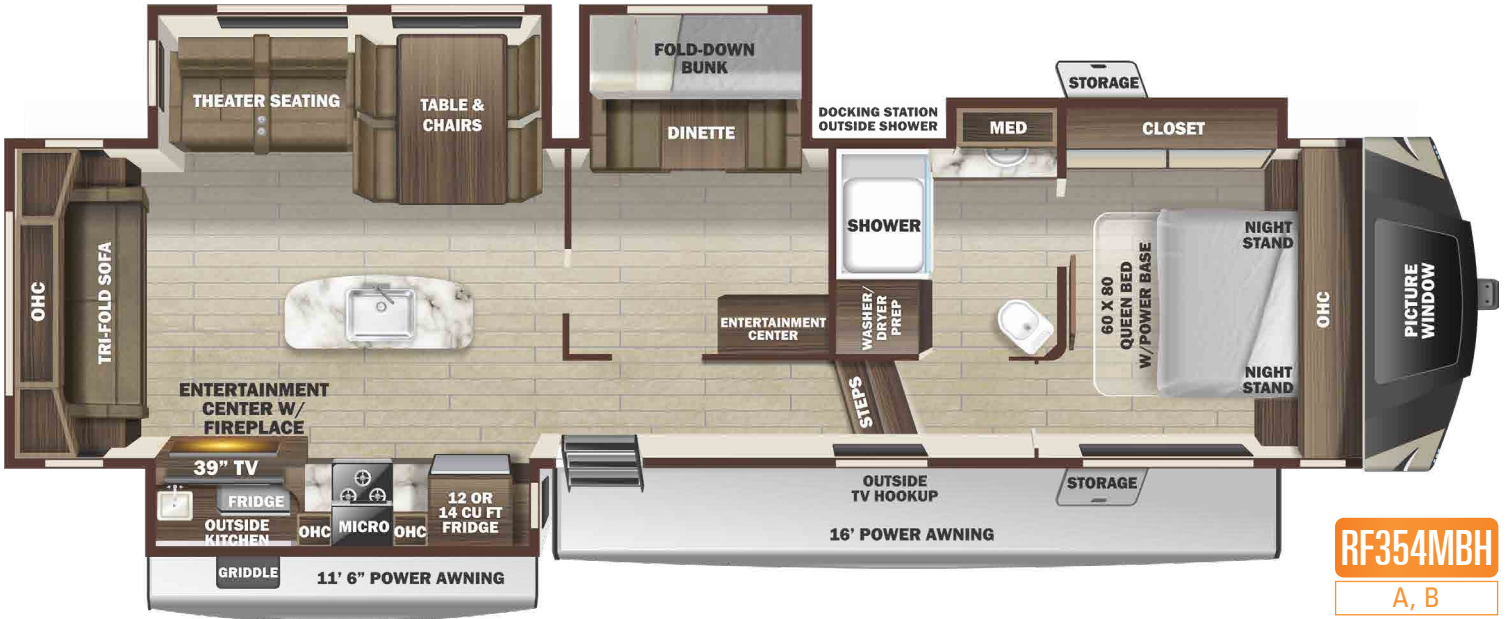

Dual entry bathroom with generous storage and washer/dryer prep

80" max comfort queen bed with adjustable power base and generous walk-around room

TAKE ON THE ROAD

The Roamer is the mid-profile fifth wheel you have been looking for. With residential amenities such as night shades, a max comfort queen bed with adjustable power base and our RidgeLINK™ Bluetooth control system, you'll feel right at home while on the road. Whether a quick weekend getaway or an extended road trip, the Roamer is the perfect home on wheels for your next adventure.

FORCED AIR HEATED UNDERBELLY

- Enclosed & insulated
- Calculated R38 floor
- Laminated 2" block foam floors with reflective foil

100" WIDE BODY FRAME

- More living space for you to enjoy

STRONG ARMS ON JACK LEGS

OPTIONS

- » 12 cu. ft. Gas/Electric Refrigerator
- » 14 cu. ft. Residential Refrigerator
- » 2nd A/C - 13,500 BTU Ducted
- » 32" TV - Bunk Room (354, 364)
- » 32" TV - Main Bedroom
- » BBQ Grill
- » Booth Dinette with Theater Seating (N/A 264)
- » Fan - Wall Control Power Vent in Bathroom
- » Folding Dinette Chairs (2) (N/A with U-Lounge Option)
- » Frameless Dual Pane Windows
- » Observation Camera
- » Slideout Awnings
- » TV Trays (Only Available with Theater Seating)
- » U-Lounge Sofa ipo Theater Seats & Table (354, 364)

*Includes Water Heater

ROAMER FLOORPLANS

OPTIONS

**DINETTE
OPTION**

A

**U-LOUNGE
OPTION**

B

ROAMER FLOORPLANS