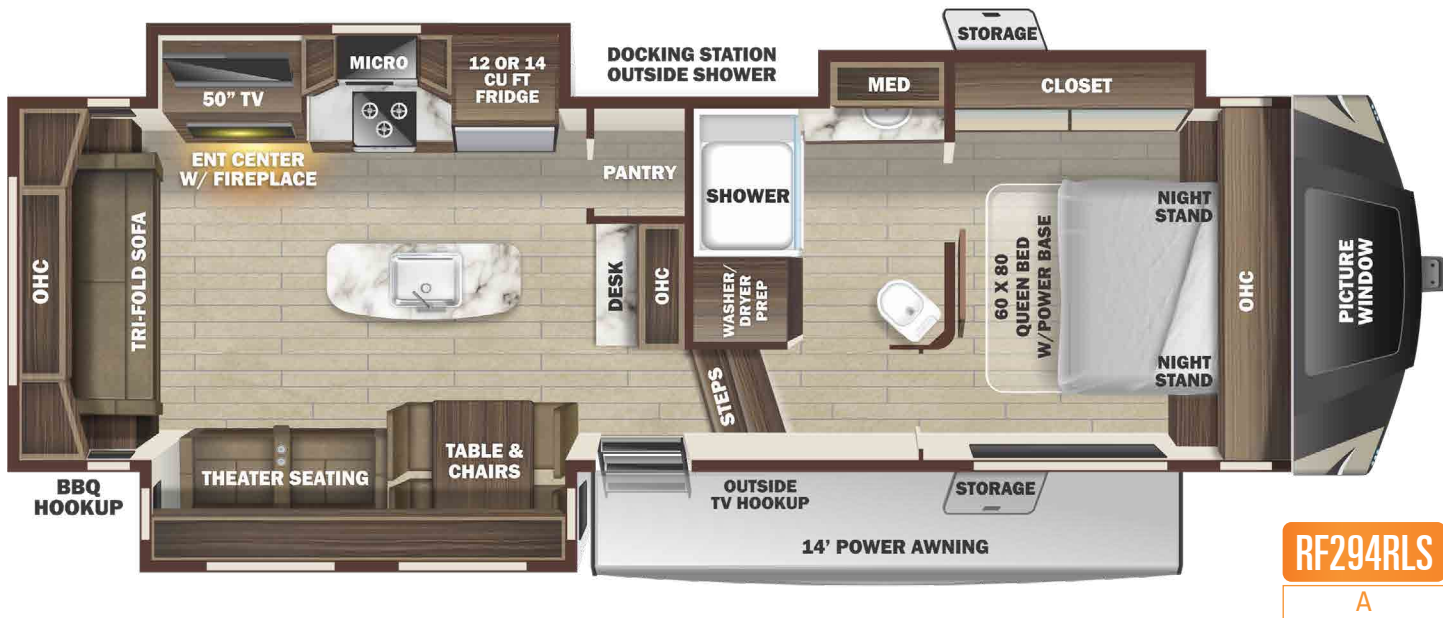

Dual entry bathroom with generous storage and washer/dryer prep

80" max comfort queen bed with adjustable power base and generous walk-around room

TAKE ON THE ROAD

The Roamer is the mid-profile fifth wheel you have been looking for. With residential amenities such as night shades, a max comfort queen bed with adjustable power base and our RidgeLINK™ Bluetooth control system, you'll feel right at home while on the road. Whether a quick weekend getaway or an extended road trip, the Roamer is the perfect home on wheels for your next adventure.

FORCED AIR HEATED UNDERBELLY

- Enclosed & insulated
- Calculated R38 floor
- Laminated 2" block foam floors with reflective foil

100" WIDE BODY FRAME

- More living space for you to enjoy

STRONG ARMS ON JACK LEGS

OPTIONS

- » 12 cu. ft. Gas/Electric Refrigerator
- » 14 cu. ft. Residential Refrigerator
- » 2nd A/C - 13,500 BTU Ducted
- » 32" TV - Bunk Room (354, 364)
- » 32" TV - Main Bedroom
- » BBQ Grill
- » Booth Dinette with Theater Seating (N/A 264)
- » Fan - Wall Control Power Vent in Bathroom
- » Folding Dinette Chairs (2) (N/A with U-Lounge Option)
- » Frameless Dual Pane Windows
- » Observation Camera
- » Slideout Awnings
- » TV Trays (Only Available with Theater Seating)
- » U-Lounge Sofa ipo Theater Seats & Table (354, 364)

*Includes Water Heater

ROAMER FLOORPLANS

OPTIONS

**DINETTE
OPTION**

A

**U-LOUNGE
OPTION**

B

ROAMER FLOORPLANS