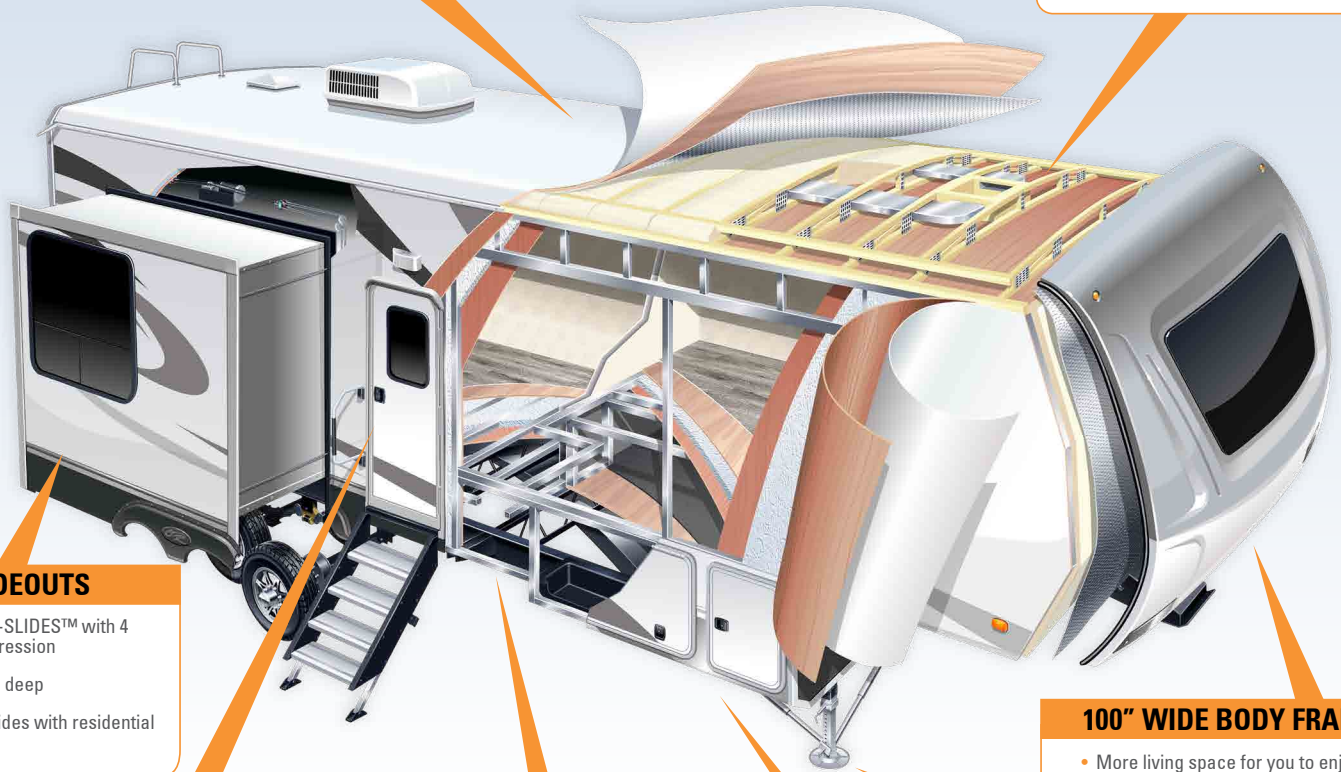

Dual entry bathroom with generous storage and washer/dryer prep

80" max comfort queen bed with adjustable power base and generous walk-around room

TAKE ON THE ROAD

The Roamer is the mid-profile fifth wheel you have been looking for. With residential amenities such as night shades, a max comfort queen bed with adjustable power base and our RidgeLINK™ Bluetooth control system, you'll feel right at home while on the road. Whether a quick weekend getaway or an extended road trip, the Roamer is the perfect home on wheels for your next adventure.

ROAMER CONSTRUCTION

PVC ROOFING MEMBRANE

- Strongest RV roof on the market
- 15 year limited warranty (non-prorated)
- Quality from the top down

- ▶ NO CHALKING ▶ NO STREAKING ▶ NO SPOTTING
- ▶ NO TREATMENTS REQUIRED – EVER!

Learn More 

ROOF CONSTRUCTION

- Double batten insulation with a layer of radiant foil
- Features heat reflecting properties that keep your coach cooler in the summer & warmer in the winter

SLIDEOUTS

- Norco ACCU-SLIDES™ with 4 corner compression
- 78" tall & 42" deep
- Flush floor slides with residential vinyl flooring