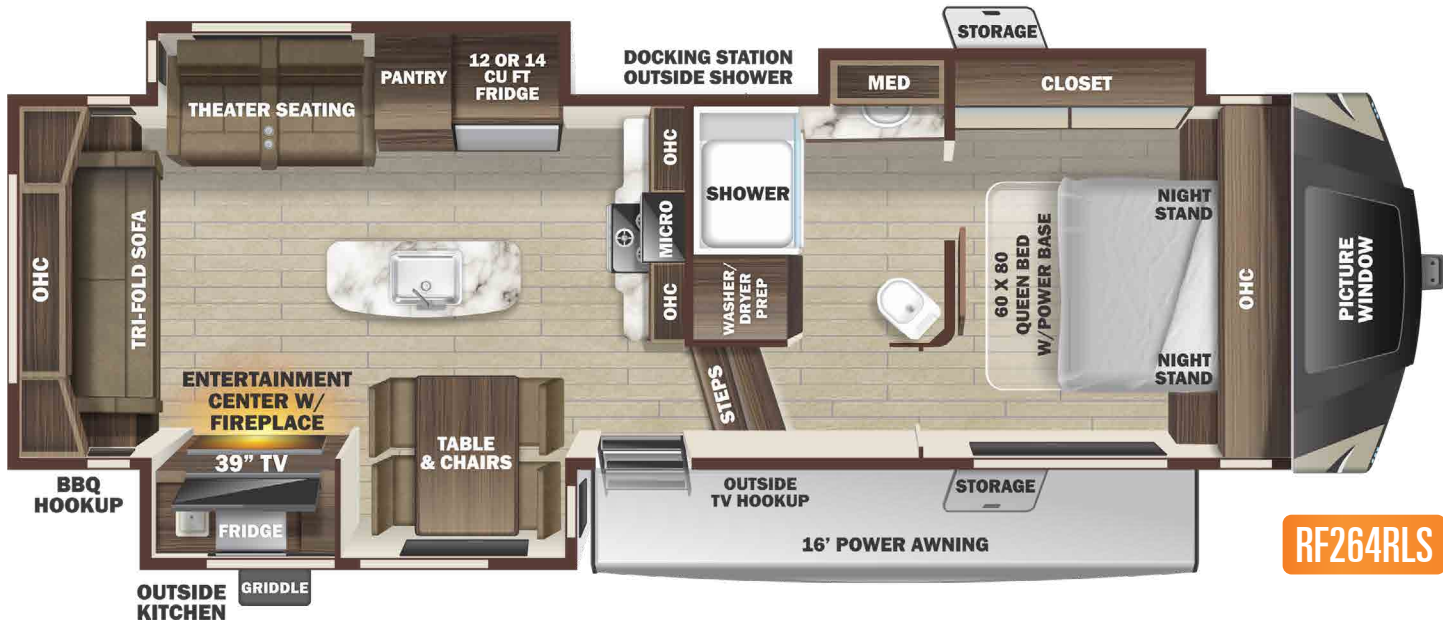

Dual entry bathroom with generous storage and washer/dryer prep

80" max comfort queen bed with adjustable power base and generous walk-around room

TAKE ON THE ROAD

The Roamer is the mid-profile fifth wheel you have been looking for. With residential amenities such as night shades, a max comfort queen bed with adjustable power base and our RidgeLINK™ Bluetooth control system, you'll feel right at home while on the road. Whether a quick weekend getaway or an extended road trip, the Roamer is the perfect home on wheels for your next adventure.

FORCED AIR HEATED UNDERBELLY

- Enclosed & insulated
- Calculated R38 floor
- Laminated 2" block foam floors with reflective foil

100" WIDE BODY FRAME

- More living space for you to enjoy

STRONG ARMS ON JACK LEGS

OPTIONS

- » 12 cu. ft. Gas/Electric Refrigerator
- » 14 cu. ft. Residential Refrigerator
- » 2nd A/C - 13,500 BTU Ducted
- » 32" TV - Bunk Room (354, 364)
- » 32" TV - Main Bedroom
- » BBQ Grill
- » Booth Dinette with Theater Seating (N/A 264)
- » Fan - Wall Control Power Vent in Bathroom
- » Folding Dinette Chairs (2) (N/A with U-Lounge Option)
- » Frameless Dual Pane Windows
- » Observation Camera
- » Slideout Awnings
- » TV Trays (Only Available with Theater Seating)
- » U-Lounge Sofa ipo Theater Seats & Table (354, 364)

*Includes Water Heater

ROAMER FLOORPLANS

OPTIONS

**DINETTE
OPTION**

A

**U-LOUNGE
OPTION**

B

ROAMER FLOORPLANS