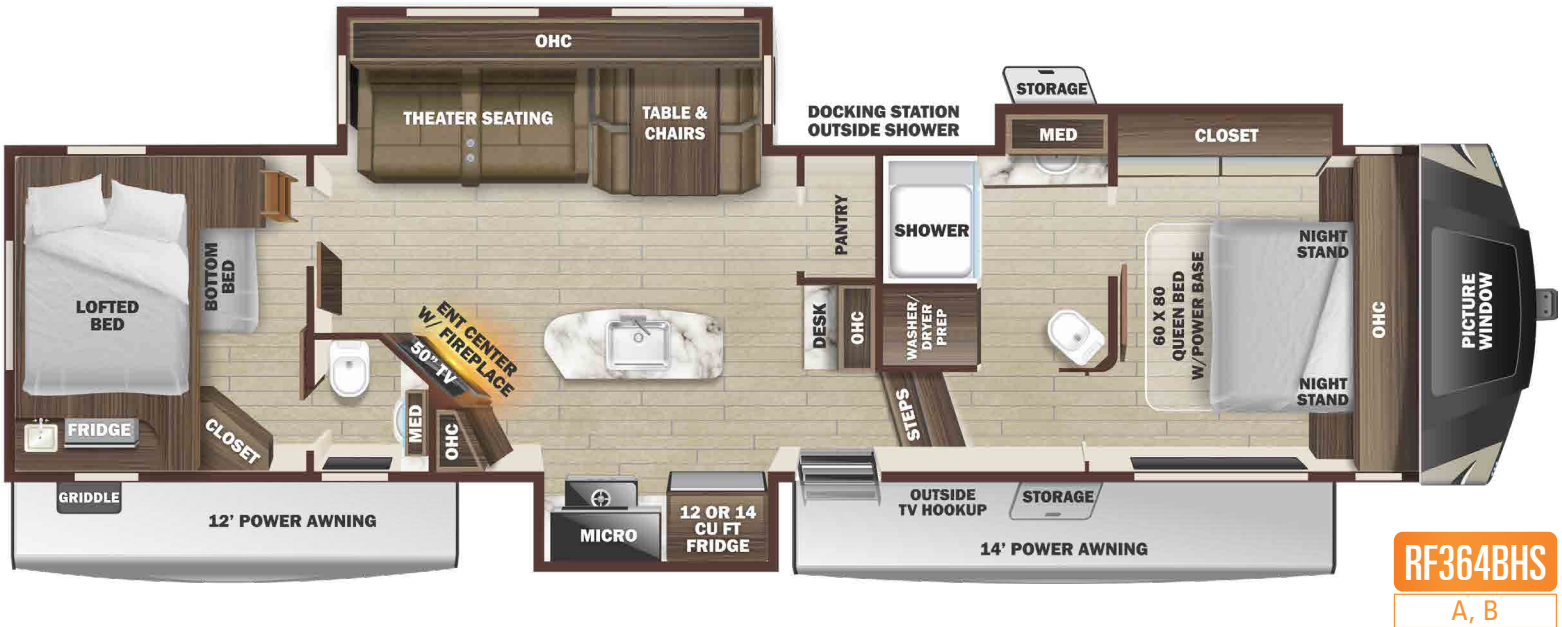

Dual entry bathroom with generous storage and washer/dryer prep

80" max comfort queen bed with adjustable power base and generous walk-around room

TAKE ON THE ROAD

The Roamer is the mid-profile fifth wheel you have been looking for. With residential amenities such as night shades, a max comfort queen bed with adjustable power base and our RidgeLINK™ Bluetooth control system, you'll feel right at home while on the road. Whether a quick weekend getaway or an extended road trip, the Roamer is the perfect home on wheels for your next adventure.

FORCED AIR HEATED UNDERBELLY

- Enclosed & insulated
- Calculated R38 floor
- Laminated 2" block foam floors with reflective foil

100" WIDE BODY FRAME

- More living space for you to enjoy

STRONG ARMS ON JACK LEGS

OPTIONS

- » 12 cu. ft. Gas/Electric Refrigerator
- » 14 cu. ft. Residential Refrigerator
- » 2nd A/C - 13,500 BTU Ducted
- » 32" TV - Bunk Room (354, 364)
- » 32" TV - Main Bedroom
- » BBQ Grill
- » Booth Dinette with Theater Seating (N/A 264)
- » Fan - Wall Control Power Vent in Bathroom
- » Folding Dinette Chairs (2) (N/A with U-Lounge Option)
- » Frameless Dual Pane Windows
- » Observation Camera
- » Slideout Awnings
- » TV Trays (Only Available with Theater Seating)
- » U-Lounge Sofa ipo Theater Seats & Table (354, 364)

*Includes Water Heater

ROAMER FLOORPLANS

OPTIONS

**DINETTE
OPTION**

A

**U-LOUNGE
OPTION**

B

ROAMER FLOORPLANS