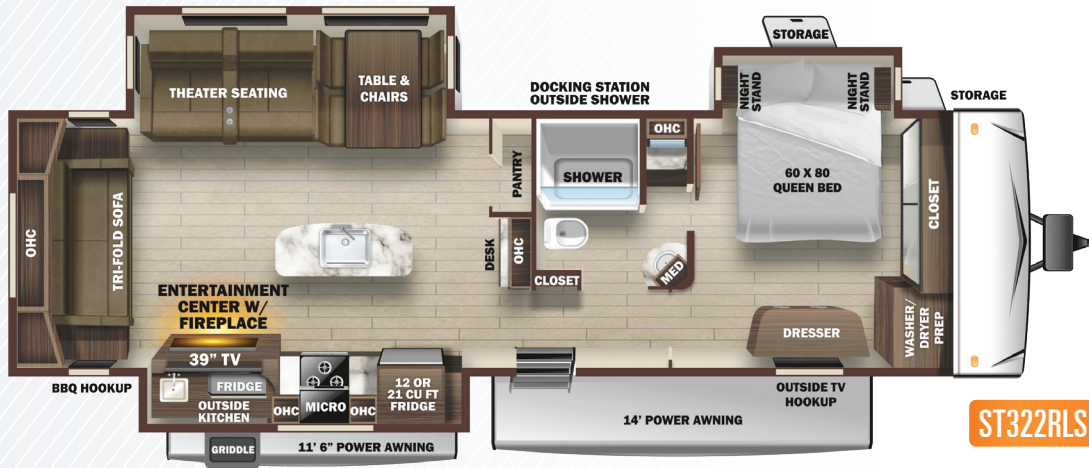

EXPLORE OUR BRANDS AT
HIGHLANDRIDGE.RV.COM

Please Note: Information on this flyer is the latest available at the time of publication approval. Highland Ridge reserves the right to make changes and to discontinue models without notice or obligation. RVs built for sale in Canada may differ to conform to Canadian codes. HIGHLAND RIDGE RV is a registered trademark of Jayco, Inc. ©2020 Highland Ridge