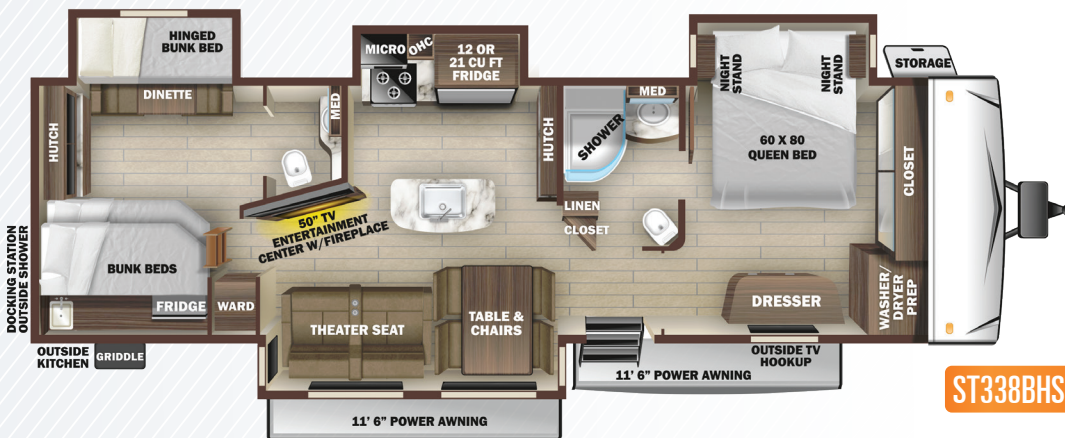

EXPLORE OUR BRANDS AT
HIGHLANDRIDGE.RV.COM

Please Note: Information on this flyer is the latest available at the time of publication approval. Highland Ridge reserves the right to make changes and to discontinue models without notice or obligation. RVs built for sale in Canada may differ to conform to Canadian codes. HIGHLAND RIDGE RV is a registered trademark of Jayco, Inc. ©2020 Highland Ridge