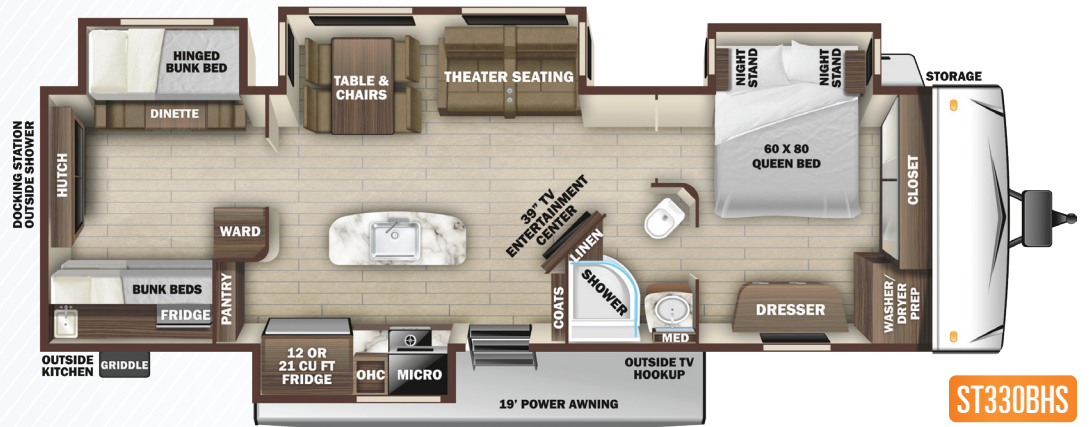

EXPLORE OUR BRANDS AT
HIGHLANDRIDGE.RV.COM

Please Note: Information on this flyer is the latest available at the time of publication approval. Highland Ridge reserves the right to make changes and to discontinue models without notice or obligation. RVs built for sale in Canada may differ to conform to Canadian codes. HIGHLAND RIDGE RV is a registered trademark of Jayco, Inc. ©2020 Highland Ridge