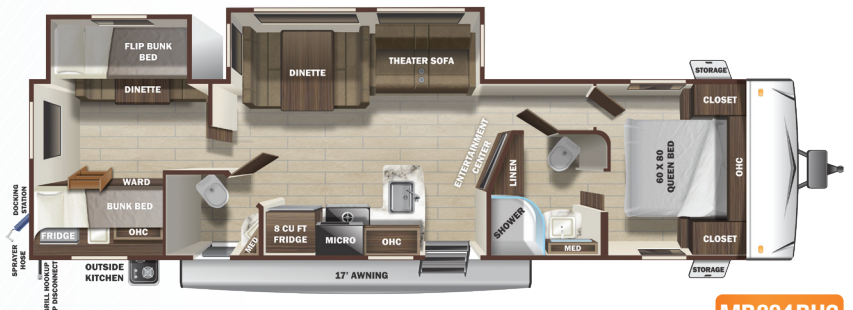

MR331BHS

EXPLORE OUR BRANDS AT
HIGHLANDRIDGERV.COM

Please Note: Information on this flyer is the latest available at the time of publication approval. Highland Ridge reserves the right to make changes and to discontinue models without notice or obligation. RVs built for sale in Canada may differ to conform to Canadian codes. HIGHLAND RIDGE RV is a registered trademark of Jayco, Inc. ©2020 Highland Ridge