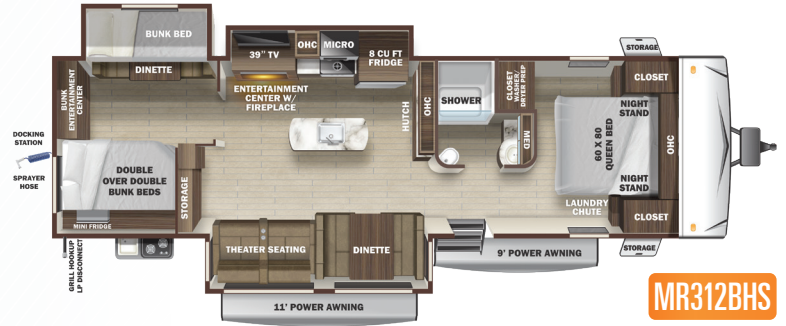

Highland
RIDGE RV

Own the Outdoors

MesaRidge
LIMITED

2021 TRAVEL TRAILERS

MR312BHS

EXPLORE OUR BRANDS AT
HIGHLANDRIDGERV.COM

Please Note: Information on this flyer is the latest available at the time of publication approval. Highland Ridge reserves the right to make changes and to discontinue models without notice or obligation. RVs built for sale in Canada may differ to conform to Canadian codes. HIGHLAND RIDGE RV is a registered trademark of Jayco, Inc. ©2020 Highland Ridge