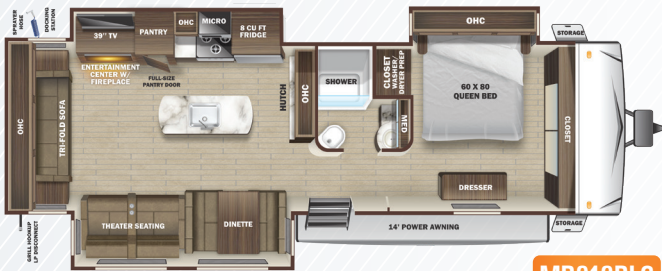

Highland
RIDGE RV

Own the Outdoors

MesaRidge
LIMITED

2021 TRAVEL TRAILERS

MR313RLS

EXPLORE OUR BRANDS AT
HIGHLANDRIDGERV.COM

Please Note: Information on this flyer is the latest available at the time of publication approval. Highland Ridge reserves the right to make changes and to discontinue models without notice or obligation. RVs built for sale in Canada may differ to conform to Canadian codes. HIGHLAND RIDGE RV is a registered trademark of Jayco, Inc. ©2020 Highland Ridge