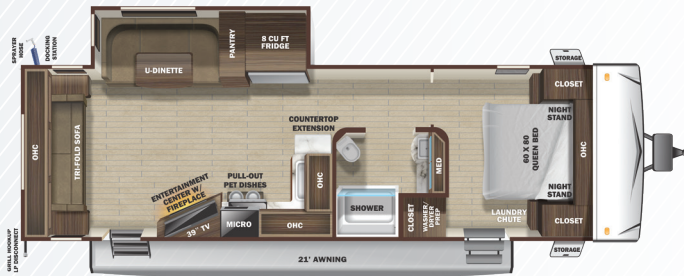

Highland
RIDGE RV

Own the Outdoors

MesaRidge
LIMITED

2021 TRAVEL TRAILERS

MR260RLS