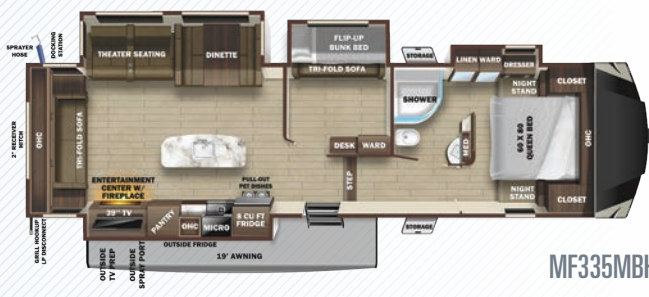

MF335MBH

FIFTH WHEELS

FLOORPLANS