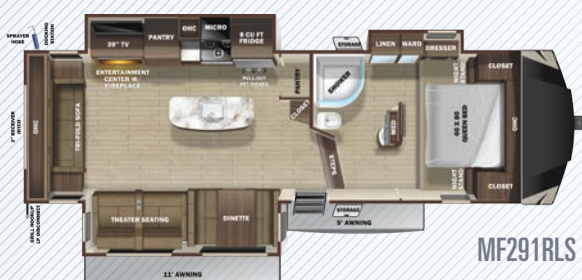

TRAVEL TRAILERS

MF291RLS

FIFTH WHEELS

FLOORPLANS